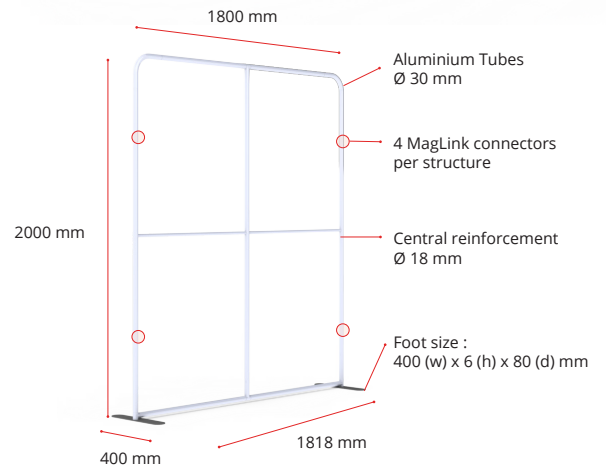

Modulate™ Straight 1820

MOD-S-1820

Modulate™ consists of a set of frames made from aluminium tubes (Ø30 mm) covered with a printed tension fabric graphic. These frames can be connected together using powerful magnets inside each frame. Modulate range is available in 11 different sized formats.

360° MagLink connector in each pole. 4 magnets per structure

Optional 400 mm extension to change the height of the structure

Self-locking system with bungee poles and push-buttons

Simple assembly with numbered frame parts

Central reinforcement tube (Ø 18 mm)

2 stabilising feet with Twist & Lock supplied with each frame

Double-sided tension fabric. Zip system

Modulate™ carry bag with dedicated compartments for the feet and graphics

Structure informations :

Item	Modulate Straight 1820
Code	MOD-S-1820
Structure dimensions	1818 (w) x 2000 (h) x 400 (d) mm
Graphic visual area	1800 (w) x 1982 (h) mm
Boxed dimensions	1000 (w) x 245 (h) x 125 (d) mm
Structure weight	7.80 kg
Boxed weight	8.18 kg