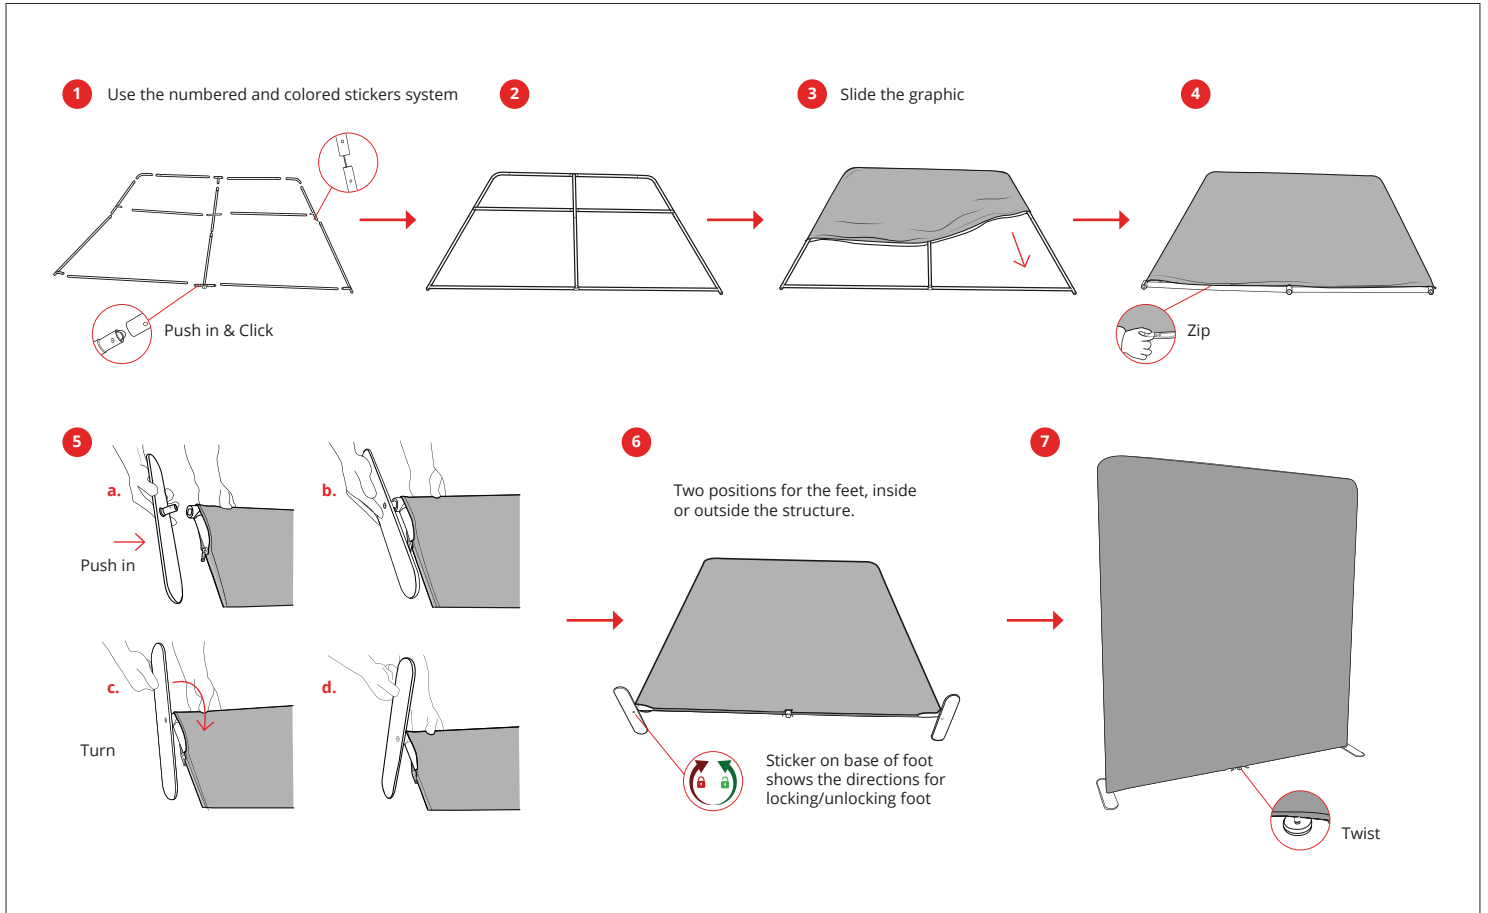

MIX & MATCH THE 11 MODULATE FRAMES :

Modulate™ Straight 1820

MOD-S-1820

ELEMENTS

ASSEMBLY

EXTENSION KIT (OPTIONAL) 2000 MM → 2400 MM

CONNECTING MULTIPLE FRAMES

Remove one foot from second frame and align both frames on one foot