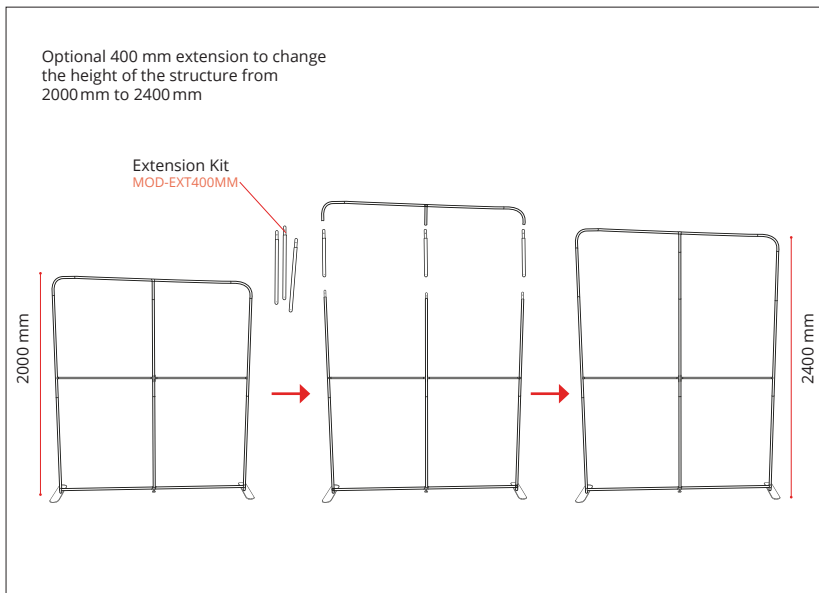

360° MagLink connector in each pole. 4 magnets per structure

Optional 400 mm extension to change the height of the structure

Self-locking system with bungee poles and push-buttons

Simple assembly with numbered frame parts

Structure informations :

Item	Modulate Straight 1820
Code	MOD-S-1820
Structure dimensions	1818 (w) x 2000 (h) x 400 (d) mm
Graphic visual area	1800 (w) x 1982 (h) mm
Boxed dimensions	1000 (w) x 245 (h) x 125 (d) mm
Structure weight	7.80 kg
Boxed weight	8.18 kg

OPTIONAL ELEMENTS :

Modulate half feet (pair)
MOD-HALF-FOOT-P
218 (w) x 6 (h) x 80 (d) mm

Extension Kit
MOD-EXT400MM
3 tubes

Spot LED Flood
LED-FLOOD-ARM-BDLK

Spot LED Strip
LED-STRIP-ARM-BDLK

Universal light fitting kit
US901-C

MIX & MATCH THE 11 MODULATE FRAMES :

Modulate™ Straight 1820

MOD-S-1820

ELEMENTS

ASSEMBLY

EXTENSION KIT (OPTIONAL) 2000 MM → 2400 MM

CONNECTING MULTIPLE FRAMES

Remove one foot from second frame and align both frames on one foot