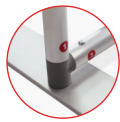

- Thanks to the exclusive **MagLink** magnetic system built into the structure, you can connect the frames by simply touching them together.
- With the **Twist & Lock** system, simply position the foot under the structure, turn it and it's locked!
- The graphics are very easy to maintain thanks to the crease-resistant and machine washable textile cover. Stretch fabric with zip system.

360° MagLink connector in each pole. 4 magnets per structure

Optional 400 mm extension to change the height of the structure

Self-locking system with bungee poles and push-buttons

Simple assembly with numbered frame parts

Central reinforcement tube (Ø 18 mm)

2 stabilising feet with Twist & Lock supplied with each frame

Double-sided tension fabric. Zip system

Modulate™ carry bag with dedicated compartments for the feet and graphics