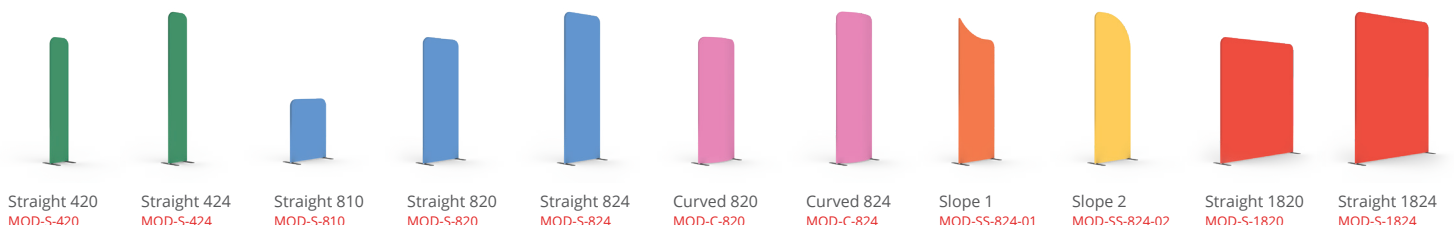

Structure informations :

Item	Modulate Straight 1820
Code	MOD-S-1820
Structure dimensions	1818 (w) x 2000 (h) x 400 (d) mm
Graphic visual area	1800 (w) x 1982 (h) mm
Boxed dimensions	1000 (w) x 245 (h) x 125 (d) mm
Structure weight	7.80 kg
Boxed weight	8.18 kg

OPTIONAL ELEMENTS :

Modulate half feet (pair)
MOD-HALF-FOOT-P
218 (w) x 6 (h) x 80 (d) mm

Extension Kit
MOD-EXT400MM
3 tubes

Spot LED Flood
LED-FLOOD-ARM-BDLK

Spot LED Strip
LED-STRIP-ARM-BDLK

Universal light fitting kit
US901-C

MIX & MATCH THE 11 MODULATE FRAMES :

Modulate™ Straight 1820

MOD-S-1820

ELEMENTS

ASSEMBLY

EXTENSION KIT (OPTIONAL) 2000 MM → 2400 MM

CONNECTING MULTIPLE FRAMES

Remove one foot from second frame and align both frames on one foot